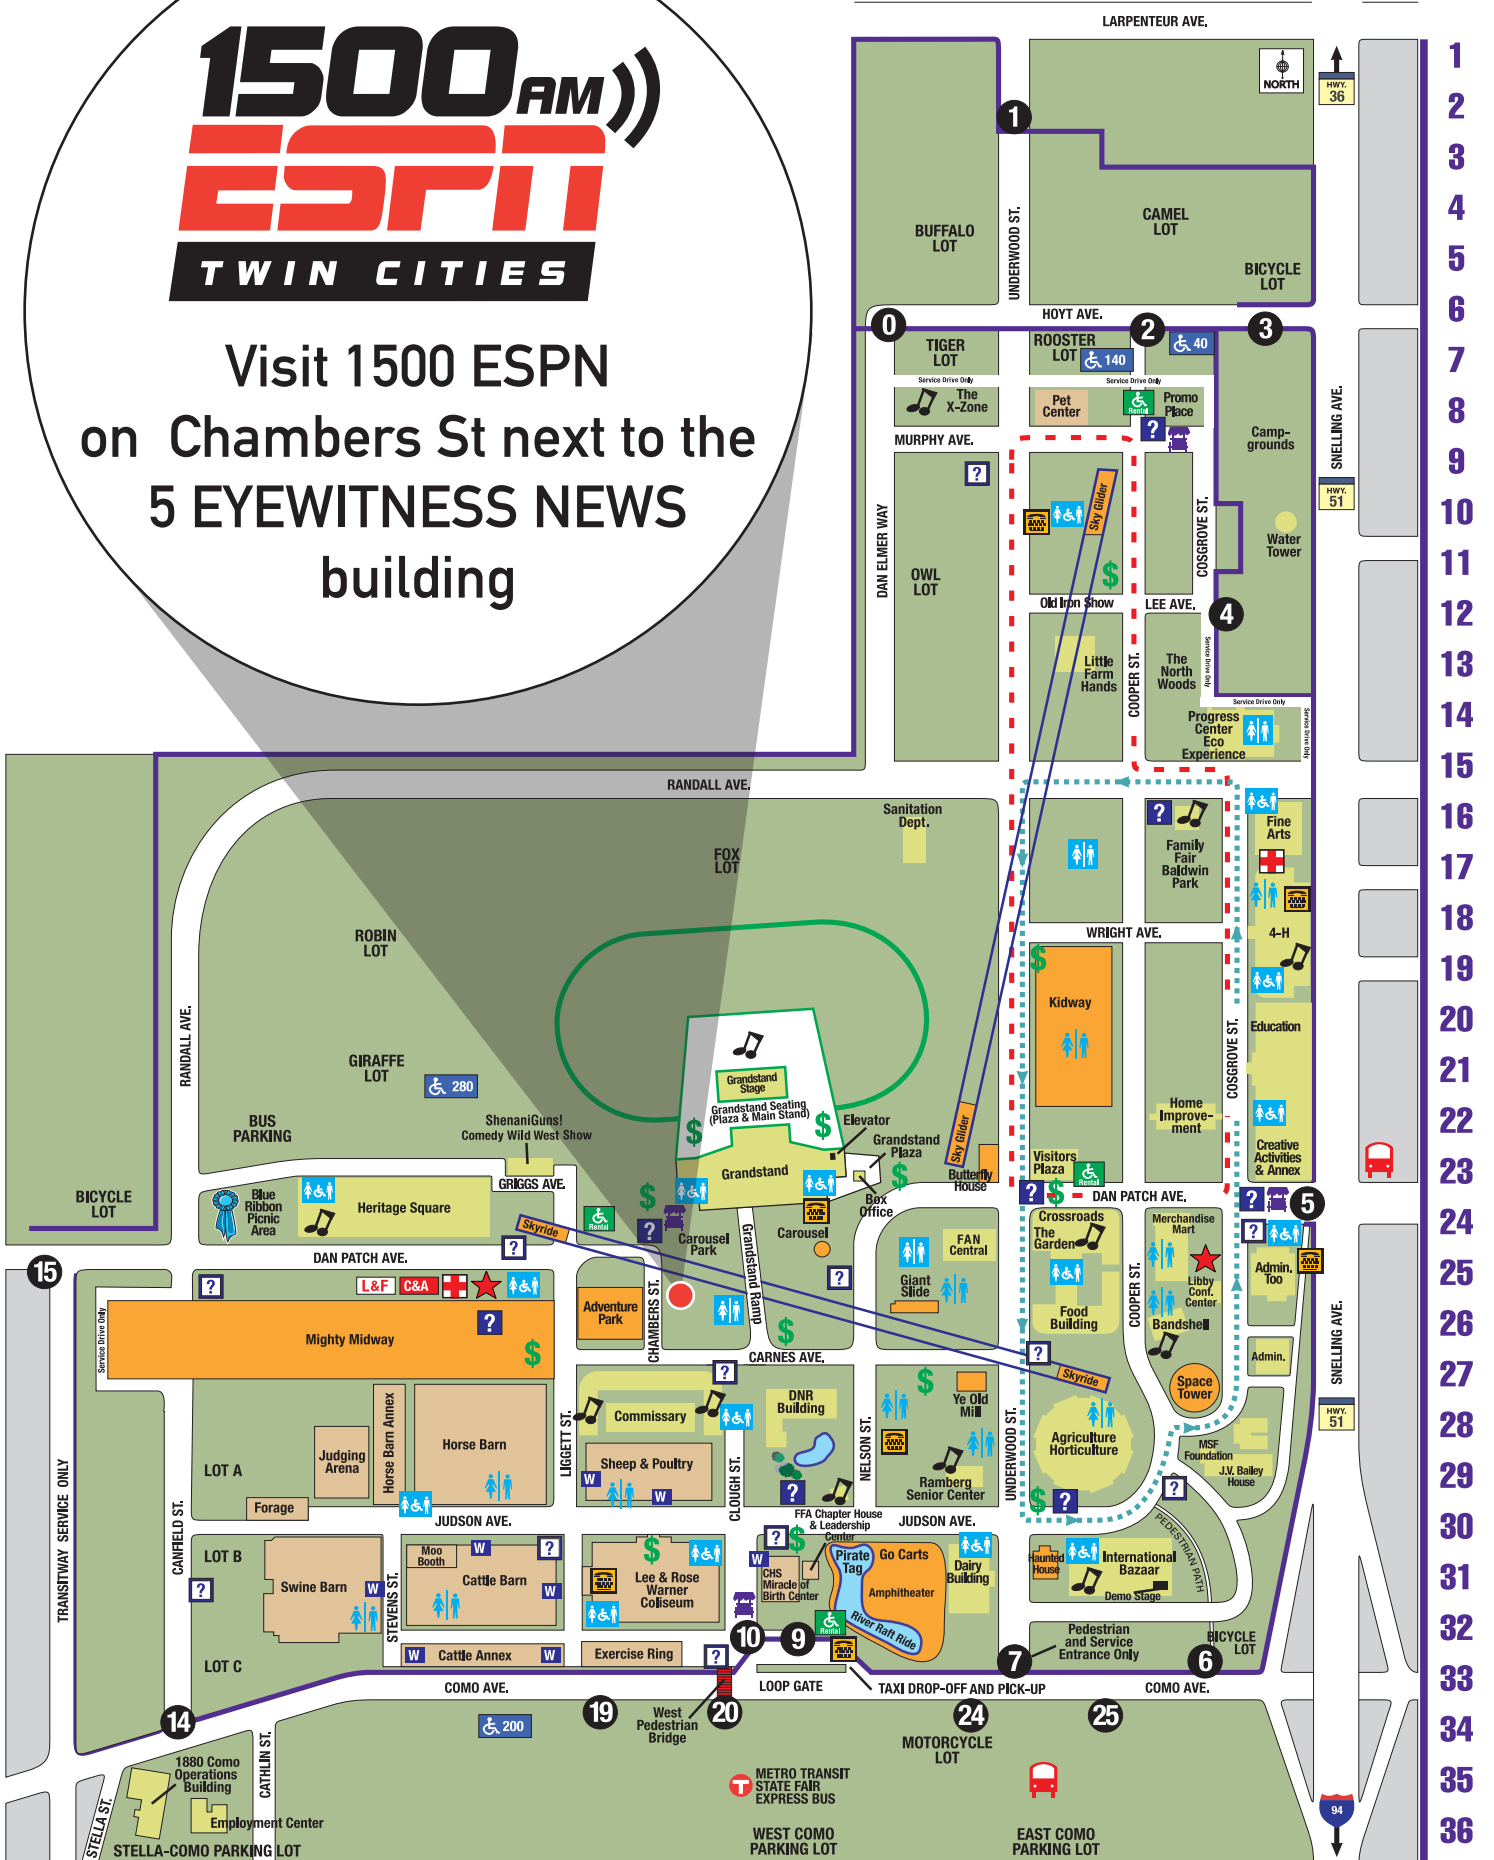

# 1500<sup>AM</sup>) ESPN TWIN CITIES

Visit 1500 ESPN  
on Chambers St next to the  
5 EYEWITNESS NEWS  
building

A B C D E F G H I J K L M N O P Q R S T U V W X Y Z